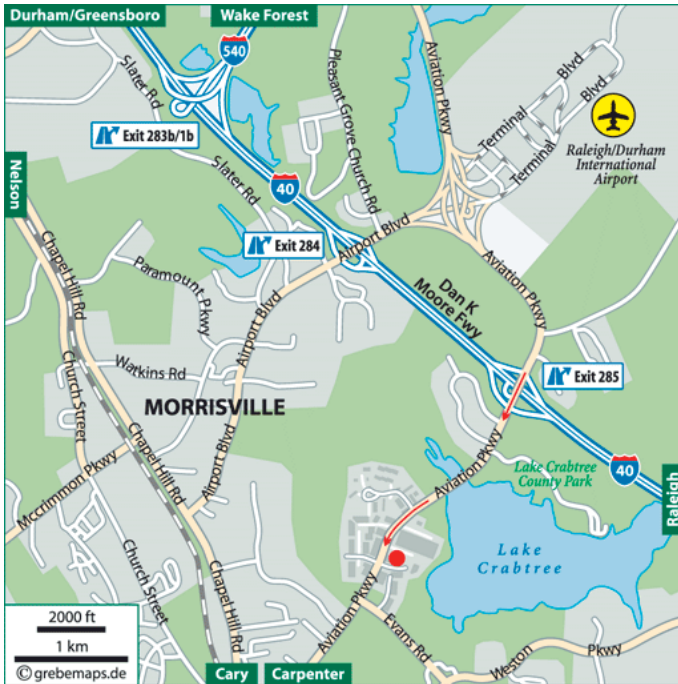

Sketch maps - Headquarter USA

Morrisville, N.C.

Buehler Motor, Inc.

860 Aviation Parkway, Suite 300
Morrisville, NC, 27560
USA

Tel.: +1 919 380-3333
Fax: +1 919 380-3256

E-Mail: sales@buehlermotor.com
Internet: www.buehlermotor.com

Area map Morrisville, N.C.

Directions Morrisville, N.C.

taking Interstate 40:

- Buehler Motor, Inc. is located only 2 miles southeast of the Raleigh Durham International Airport.
- Take Interstate 40 east to exit 285.
- Head south 1 mile on Aviation Ave up to the Southport Drive, bear left at the intersection.
- Take the second left turn off Aviation Parkway and an immediate right to get to the main entrance of the corner building on 860 Aviation Parkway, Suite 300.