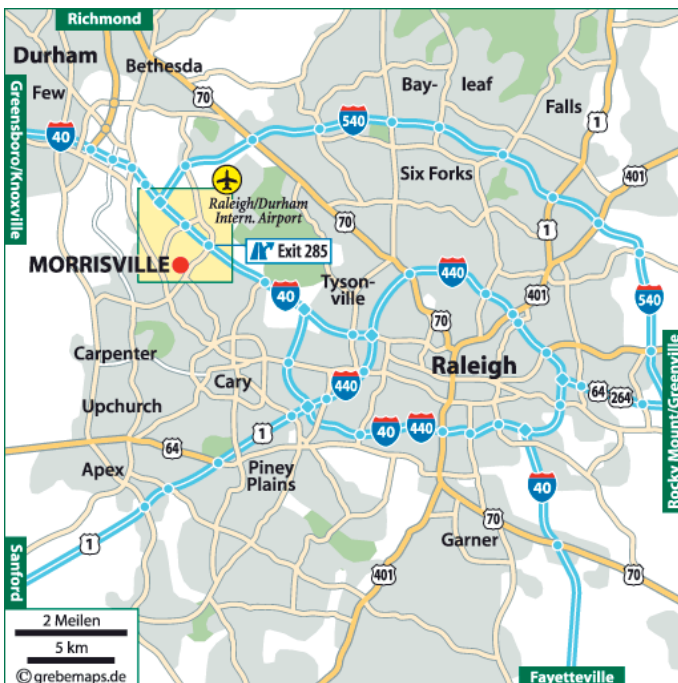

Sketch maps - Headquarter USA

Morrisville, N.C.

Buehler Motor, Inc.

860 Aviation Parkway, Suite 300
Morrisville, NC, 27560
USA

Tel.: +1 919 380-3333
Fax: +1 919 380-3256

E-Mail: sales@buehlermotor.com
Internet: www.buehlermotor.com

Area map Morrisville, N.C.

Directions Morrisville, N.C.

taking Interstate 40:

- Buehler Motor, Inc. is located only 2 miles southeast of the Raleigh Durham International Airport.
- Take Interstate 40 east to exit 285.
- Head south 1 mile on Aviation Ave up to the Southport Drive, bear left at the intersection.
- Take the second left turn off Aviation Parkway and an immediate right to get to the main entrance of the corner building on 860 Aviation Parkway, Suite 300.