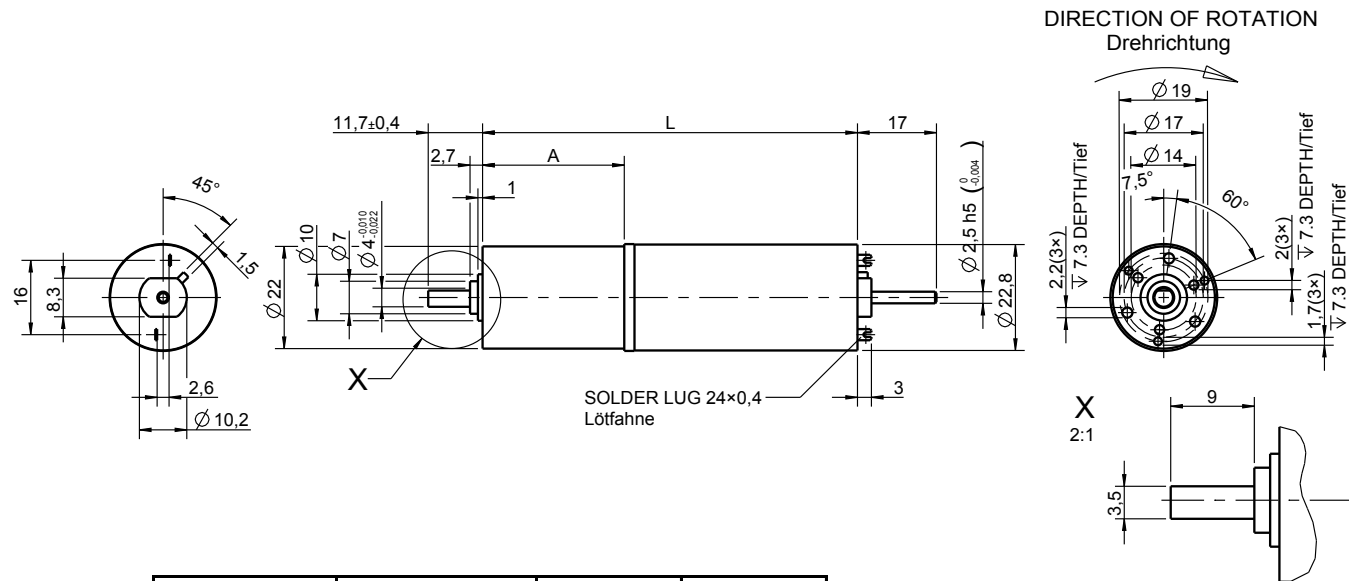

Gear Motor 22x75/80/85
1.61.117.3XX

Gearbox Type	Gear Motor Type	A	L
2-stage	1.61.117.310-311	27,6	75,6
2-stufig	1.61.111.360-361		
3-stage	1.61.117.312-314	32,7	80,7
3-stufig	1.61.117.362-364		
4-stage	1.61.117.315-318	37,8	85,8
4-stufig	1.61.117.365-368		